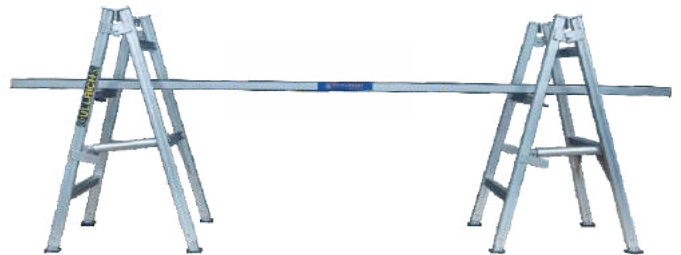

Ladders, Trestles & Planks

RHS STEEL

Supplies & Accessories

RHS Steel Supplies is uniquely positioned to offer a range of residential and commercial ladders, from a diverse portfolio of trusted products in order to tailor a solution which best meets the individual requirements of your application.

RHS Steel Supplies has the experience and expertise as the leading ladder and platform solutions manufacture.

Aluminium Trestle Handrail System	
ID Code	Component
LS101	Intermediate Post
LS102	Corner Post
LS103	Handrail 2.7m
LS104	End Barrier