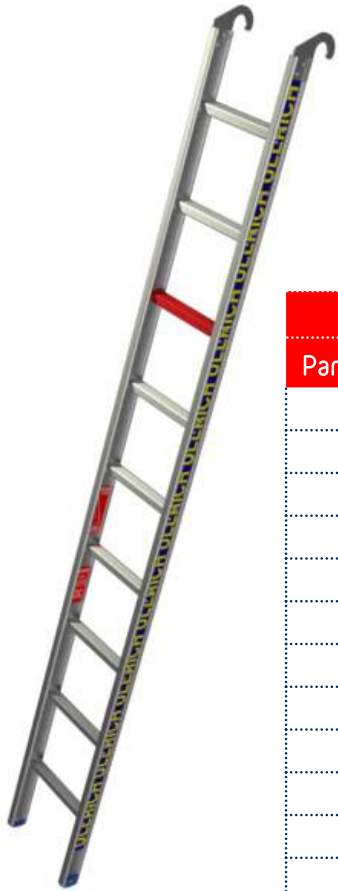

RHS STEEL

Supplies & Accessories

Hook Pole Ladder		
Part Number	Imperial	Metric
HSL/1.6	5ft	1.5m
HSL/2.2	7ft	2.1m
HSL/2.4	8ft	2.4m
HSL/2.9	10ft	3.0m
HSL/3.4	11ft	3.3m
HSL/3.6	12ft	3.6m
HSL/3.9	13ft	3.9m
HSL/4.2	14ft	4.2m
HSL/4.4	15ft	4.5m
HSL/4.9	16ft	4.8m
HSL/5.4	18ft	5.4m
HSL/6.0	20ft	6.0m